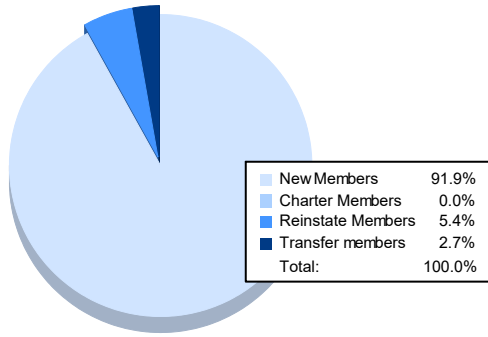

Year	New Clubs	Dropped Clubs	Gain/ Loss Clubs	New Members	Charter Members	Reinstate Members	Transfer Members	Total Member Added	Total Members Dropped	Gain/ Loss Members
2017-2018	0	2	-2	46	0	1	2	49	107	-58
2018-2019	0	1	-1	48	0	3	1	52	149	-97
2019-2020	0	0	0	43	0	1	3	47	113	-66
2020-2021	0	5	-5	40	0	0	4	44	108	-64
2021-2022	0	1	-1	34	0	2	1	37	115	-78
<b>Average</b>	<b>0</b>	<b>2</b>	<b>-2</b>	<b>42</b>	<b>0</b>	<b>1</b>	<b>2</b>	<b>46</b>	<b>118</b>	<b>-73</b>

### Membership Composition June 2022 Cumulative