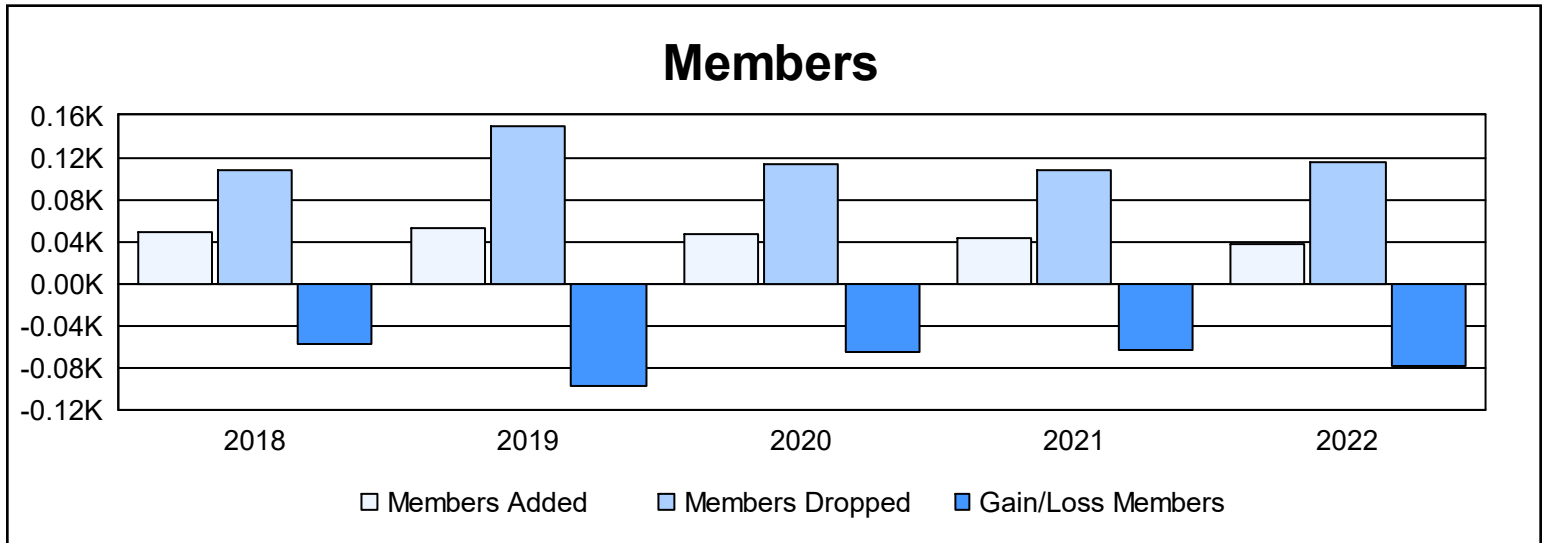

Year	New Clubs	Dropped Clubs	Gain/ Loss Clubs	New Members	Charter Members	Reinstate Members	Transfer Members	Total Member Added	Total Members Dropped	Gain/ Loss Members
2017-2018	0	2	-2	46	0	1	2	49	107	-58
2018-2019	0	1	-1	48	0	3	1	52	149	-97
2019-2020	0	0	0	43	0	1	3	47	113	-66
2020-2021	0	5	-5	40	0	0	4	44	108	-64
2021-2022	0	1	-1	34	0	2	1	37	115	-78
<b>Average</b>	<b>0</b>	<b>2</b>	<b>-2</b>	<b>42</b>	<b>0</b>	<b>1</b>	<b>2</b>	<b>46</b>	<b>118</b>	<b>-73</b>

### Membership Composition June 2022 Cumulative